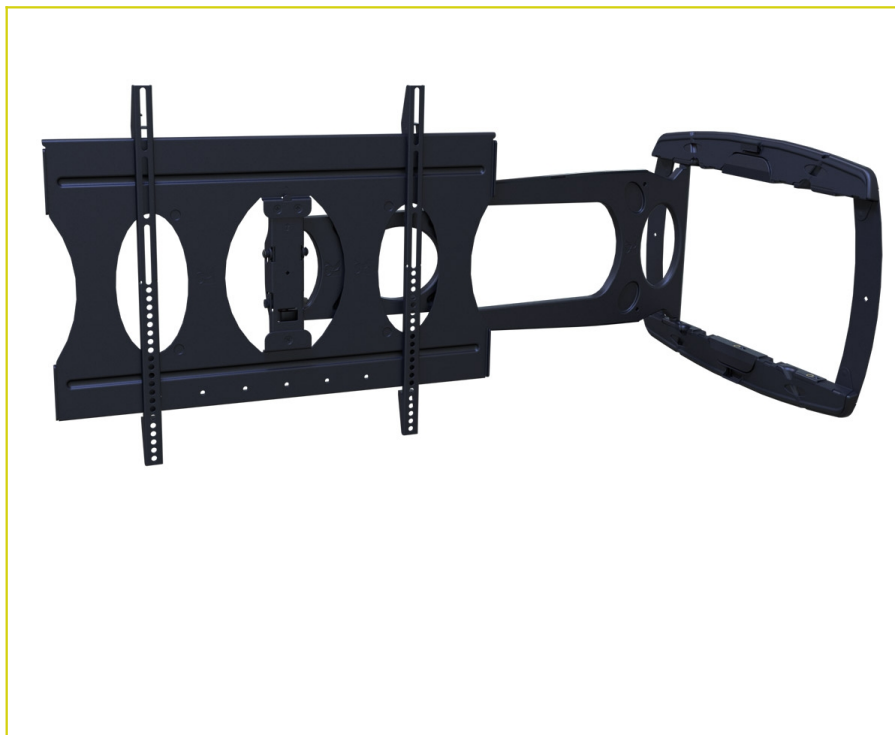

AM100

Low-Profile Ultra-Slim Swingout Mount for Flat-Panels up to 100 lb./45.5 kg

Color: Black

Weight	29.11 lb. 13.2 kg
Weight Cap. per Head	100 lb. 45.4 kg
Width	26.33 in. 669 mm
Height	21.38 in. 543.1 mm
Depth	1.50 in. 38.1 mm
Mounting Pattern	100 x 100 (Min) - 630 x 526 (Max) mm
Tilt	+15.00°
Extension	+30.00 in. 762 mm
Swivel	180°

Downloads at Mounts.com

BID SPEC

Data Sheet

Bid Specification Document

100 lb.

+21.38

+15.00°

1.50 in

100 x 100 min.

630 x 526 max.

DESCRIPTION

The AM100 is a slim mounting wall plate that provides three options for the swing arm placement, allowing the mount to swing out from the left, right or center, based on the installation requirements. The swing-out arm extends 30 in. from the wall and provides 15° of downward tilt to achieve the desired viewing angle from virtually anywhere in a room. The lightweight aluminum mount retracts smoothly and easily to a very thin 1.5 in. from the wall. To keep power and cables protected when pulling or pushing the display, cable management channels are built into the arm.

FEATURES

- Low profile, ultra thin swing-out flat-panel mount
- Collapses to just 1.5 in. deep
- 15 degrees of tilt
- Extends 30 in. from wall
- Universal mounting pattern up to 630 x 526 mm
- Designed for today's slimline flat-panels